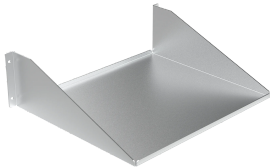

Single-Sided Solid Aluminum Shelf

Data Solutions

The Single-Sided Solid Aluminum Shelf mounts in a cabinet or on a 19-inch open-frame rack, it can also be wall-mounted. Please note it is load rated for 100 lb. (45.4 kg).

FEATURES

The Single-Sided Solid Aluminum Shelf mounts in a cabinet or on a 19-inch open-frame rack, it can also be wall-mounted

Please note it is load rated for 100 lb. (45.4 kg)

SPECIFICATIONS

Table 1/2						
Catalog Number	Article Number	Material	Finish	Thickness	Rack Units	Depth
ESHA19	10247	Aluminum	Brushed	2mm	3U	18.31mm