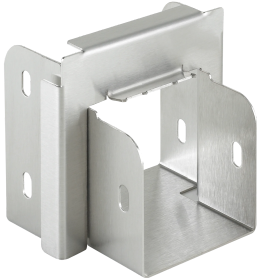

CleanTray Reducer

Clean Tray Reducers are used for reducing to a smaller size Clean Tray. The Clean Tray stainless steel system is designed to protect rated cabling in applications that require frequent washdown.

FEATURES

Clean Tray Reducers are used for reducing to a smaller size Clean Tray

The Clean Tray stainless steel system is designed to protect rated cabling in applications that require frequent washdown

SPECIFICATIONS

Finish: Brushed #3

Material: Stainless Steel 304

Table 1/2

Catalog Number	Article Number	Type	Height	Width	Thickness
CTS4644RRSS	16622	Reducer	64mm	64mm	1.27mm
CT4644RSS	15825	Reducer	64mm	64mm	1.27mm
CTS6644RLSS	17151	Reducer	64mm	64mm	1.27mm
CTS6633RRSS	16626	Reducer	64mm	64mm	1.27mm
CT4633RSS	15826	Reducer	64mm	64mm	1.27mm
CT6622RSS	15827	Reducer	64mm	64mm	1.27mm
CT6633RSS	15832	Reducer	64mm	64mm	1.27mm
CTS6633RLSS	17152	Reducer	64mm	64mm	1.27mm
CT4433RSS	15823	Reducer	102mm	102mm	1.27mm
CT6644RSS	15831	Reducer	64mm	64mm	1.27mm
CTS6644RRSS	16625	Reducer	64mm	64mm	1.27mm
CT6646RSS	15828	Reducer	64mm	64mm	1.27mm
CT4422RSS	15824	Reducer	102mm	102mm	1.27mm
CTS4433RLSS	15801	Reducer	64mm	64mm	1.27mm
CTS6646RLSS	17148	Reducer	64mm	64mm	1.27mm
CTS4644RLSS	17143	Reducer	64mm	64mm	1.27mm
CTS6646RRSS	16624	Reducer	64mm	64mm	1.27mm
CTS4633RLSS	17144	Reducer	64mm	64mm	1.27mm
CTS4433RRSS	16621	Reducer	64mm	64mm	1.27mm
CTS4633RRSS	16623	Reducer	64mm	64mm	1.27mm