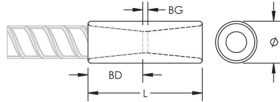

ADDITIONAL PRODUCT DETAILS

Bar dimensions and weights listed may vary by region. Coupler sizes not shown may be available by special order. Contact your nVent LENTON representative for more information.

DIAGRAMS

WARNING

nVent products shall be installed and used only as indicated in nVent's product instruction sheets and training materials. Instruction sheets are available at www.nvent.com and from your nVent customer service representative. Improper installation, misuse, misapplication or other failure to completely follow nVent's instructions and warnings may cause product malfunction, property damage, serious bodily injury and death and/or void your warranty.

North America

+1.800.753.9221
Option 1 – Customer Care
Option 2 – Technical
Support

Europe

Netherlands:
+31 800-0200135
France:
+33 800 901 793

Europe

Germany:
800 1890272
Other Countries:
+31 13 5835404