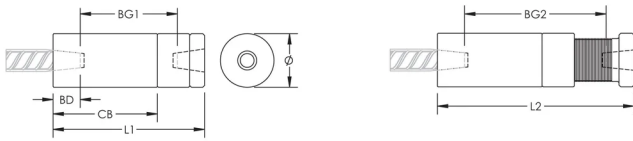

Unit Weight: 4.3 kg

Designed to Meet: AASHTO;ABNT NBR 8548:1984;ACI 318 Type 1 (125% Specified Yield);ACI 318 Type 2 (Specified Tensile);ACI 349;ACI 359;AS3600

Package Quantity: 6

ADDITIONAL PRODUCT DETAILS

Bar dimensions and weights listed may vary by region. Coupler sizes not shown may be available by special order. Contact your nVent LENTON representative for more information.

DIAGRAMS

WARNING

nVent products shall be installed and used only as indicated in nVent's product instruction sheets and training materials. Instruction sheets are available at www.nvent.com and from your nVent customer service representative. Improper installation, misuse, misapplication or other failure to completely follow nVent's instructions and warnings may cause product malfunction, property damage, serious bodily injury and death and/or void your warranty.

North America

+1.800.753.9221
Option 1 – Customer Care
Option 2 – Technical
Support

Europe

Netherlands:
+31 800-0200135
France:
+33 800 901 793

Europe

Germany:
800 1890272
Other Countries:
+31 13 5835404

APAC

Shanghai:
+ 86 21 2412 1618/19
Sydney:
+61 2 9751 8500

Our powerful portfolio of brands:

CADDY ERICO HOFFMAN ILSCO SCHROFF TRACHTE