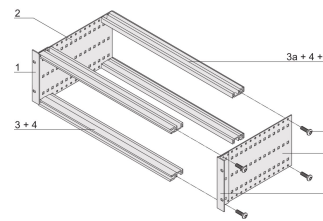

EuropacPRO 19" Subrack Kit for Backplane, Heavy, Retrofit Shielding, 3 U, 175 mm

CATALOG NUMBER

24563-161

Rear horizontal rail for backplane mounting with insulation strip

CERTIFICATIONS

FEATURES

Horizontal rail type "Heavy"

Shock and Vibration resistance up to 5 g

IP 20, in accordance with IEC 60529

Shock and vibration tested to the German "Bahn" standards BN 411002, BN 411003

Internal and external dimensions in accordance with: IEC 60297-3-100, -101, IEEE 1101.1