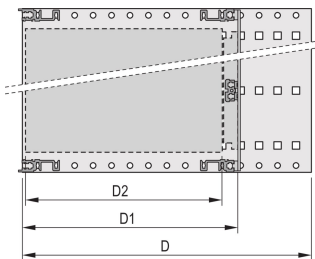

EuropacPRO 19" Subrack Kit for Backplane, Heavy, Retrofit Shielding, 3 U, 175 mm

CATALOG NUMBER

24563-161

Rear horizontal rail for backplane mounting with insulation strip

CERTIFICATIONS

FEATURES

Horizontal rail type "Heavy"

Shock and Vibration resistance up to 5 g

IP 20, in accordance with IEC 60529

Shock and vibration tested to the German "Bahn" standards BN 411002, BN 411003

Internal and external dimensions in accordance with: IEC 60297-3-100, -101, IEEE 1101.1