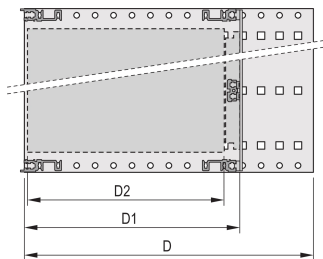

EuropacPRO 19" Subrack Kit for Backplane, Heavy, Retrofit Shielding, 3 U, 235 mm

CATALOG NUMBER

24563-162

Rear horizontal rail for backplane mounting with insulation strip

CERTIFICATIONS

FEATURES

Horizontal rail type "Heavy"

Shock and Vibration resistance up to 5 g

IP 20, in accordance with IEC 60529

Shock and vibration tested to the German "Bahn" standards BN 411002, BN 411003

Internal and external dimensions in accordance with: IEC 60297-3-100, -101, IEEE 1101.1