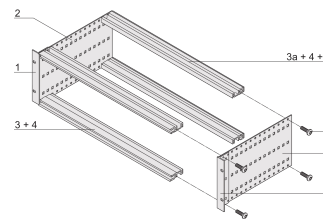

EuropacPRO 19" Subrack Kit for Backplane, Heavy, Retrofit Shielding, 3 U, 235 mm

CATALOG NUMBER

24563-162

Rear horizontal rail for backplane mounting with insulation strip

CERTIFICATIONS

FEATURES

Horizontal rail type "Heavy"

Shock and Vibration resistance up to 5 g

IP 20, in accordance with IEC 60529

Shock and vibration tested to the German "Bahn" standards BN 411002, BN 411003

Internal and external dimensions in accordance with: IEC 60297-3-100, -101, IEEE 1101.1