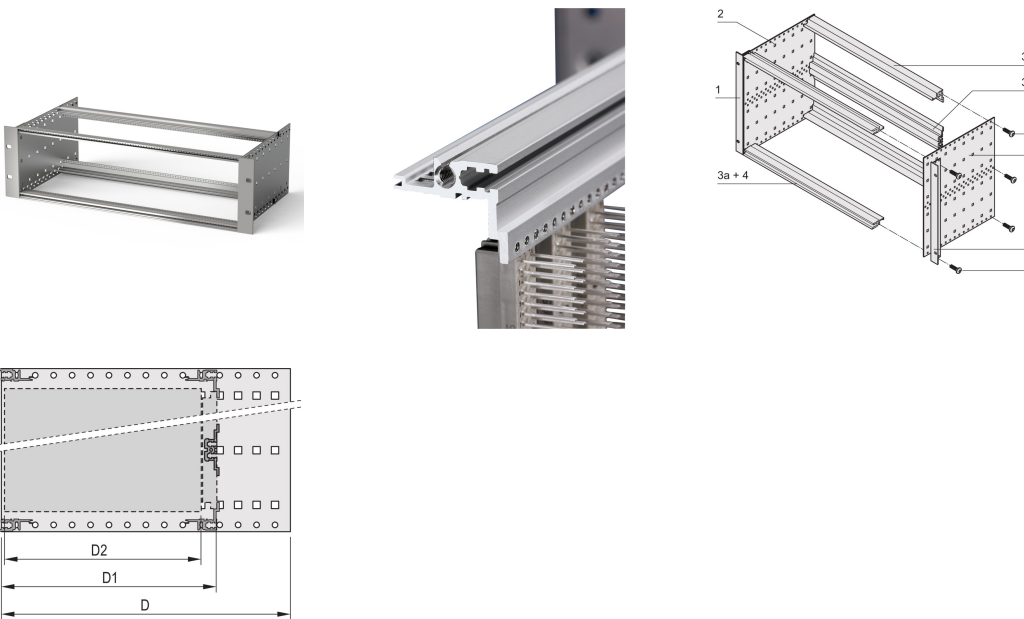

EuropacPRO 19" Subrack Kit for DIN Connector, Retrofit Shielding, 6 U, 175 mm

CATALOG NUMBER

24563-491

Non-shielded subrack for Din Connector mounting EN 60603-2 (DIN 41612).

CERTIFICATIONS

FEATURES

Subrack with side panel type F ("flexible"), front 19" bracket included, depth-adjustable 19" bracket sold separately (not included in items delivered)

Aluminum construction

IP 20, in accordance with IEC 60529

Internal and external dimensions in accordance with: IEC 60297-3-100, -101, IEEE 1101.1

Rear horizontal rails for connector mounting (IEC 60603-2 / DIN 41612)

Modifications such as cutouts, different finishes or dimensions available

Supplied as space-saving flat-pack

Horizontal rail type "light"

PRODUCT ATTRIBUTES

Rack Height: 6U

Depth: 175mm

Package Quantity: 1

For Mounting: DIN Connector

Board Depth: 160mm

Gasket Type: Stainless Steel EMC (retrofitable)

Handle Included: No

Mounting: Rack

Complies With: IEC 60297-3-103

EMC Shielding: No

Finish: Anodized; Passivated

Material: Aluminum