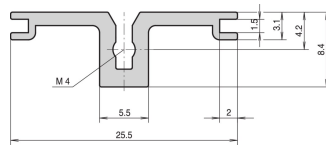

Horizontal Rail Rear, Type AB for Rear I/O Board Guides, 42 HP

CATALOG NUMBER

34561-542

Combinations of horizontal rails and side panels

„+“ can be combined, „-“ combination not recommended

	Horizontal rail	Horizontal rail	Horizontal rail	Horizontal rail
Horizontal rail	-	+	+	+
Horizontal rail	+	+	+	+
Horizontal rail	+	+	-	-
Horizontal rail	Side panel	Side panel	Side panel	Side panel
	Light 1.0	Dark 1.0	Heavy 1.0	Rugged 1.0

PRODUCT ATTRIBUTES

Rack Width: 42HP

Package Quantity: 1

Finish: Anodized

Length: 218.44mm

Material: Aluminum

Product Family: EuropacPRO; RatiopacPRO; RatiopacPRO AIR; CompacPRO; PropacPRO

Product Type: Horizontal Rail