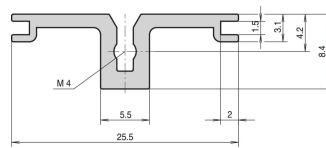

Horizontal Rail Rear, Type AB for Rear I/O, With Notch, 84 HP

CATALOG NUMBER

34579-040

Combinations of horizontal rails and side panels

	Subrack 1.0	Subrack 1.1	Subrack 1.2	Subrack 1.3
Subrack 1.0	-	+	+	+
Subrack 1.1	+	+	+	+
Subrack 1.2	+	+	-	-
Subrack 1.3	+	+	-	-

Rack Width: 84HP

Package Quantity: 1

Finish: Anodized

Length: 431.8mm

Material: Aluminum

Product Family: EuropacPRO

Product Type: Horizontal Rail

Type: Type AB