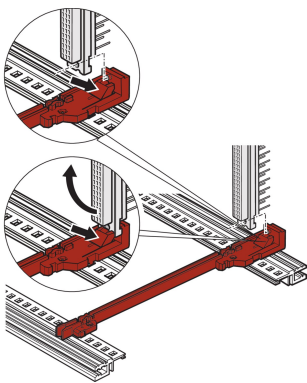

Guide Rail Standard Type, With DIN Connector Fixing, Plastic, 160 mm, 2 mm Groove Width, Red, 1 Pair

CATALOG NUMBER

64560-074

The the standard type guide rail with connector fixing allows the user to clip the DIN connectors (EN 60603-2 (DIN 41612)) directly onto the guide rails. Only applicable with Euroboards with the dimensions 100 x 160 mm and 100 x 220 mm. Suitable for RatiopacPRO/-AIR, PropacPRO, CompacPRO and EuropacPRO.

CERTIFICATIONS

FEATURES

Easy and economic mounting of connectors through snap connections as alternative to z-rails or horizontal rails with integrated z-rail

For single Euroboard format 100 × 160 mm or 100 × 220 mm; not suitable for double Euroboard format

Plastic guide rail, one piece, red, for 2 mm groove width

Can be clipped into horizontal rails in Al extrusion

Can be clipped into 1.5 mm thick plate

Storage temperature: from -40 °C ... 130 °C

PRODUCT ATTRIBUTES