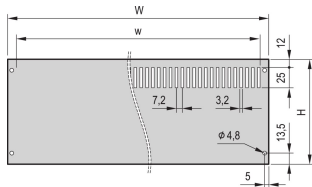

PropacPRO Rear Panel, Full Width, Unshielded

The rear panel, full width for PropacPRO Case mounts to the frame of the case. With or without vented slots.

CERTIFICATIONS

FEATURES

Alu panel, 2.0 mm (84 HP 2.5 mm)

Mounting with support bracket on case (right and left)

SPECIFICATIONS

- **Material:** Aluminum
- **Finish:** Anodized
- **Works With:** Cases
- **Product Family:** PropacPRO
- **Type:** Rear Panel
- **Product Type:** Side Panel

Table 1/2

Catalog Number	Rack Height	Rack Width	Design Feature	Package Quantity
24576-153	4U	63HP	Perforated	1
24576-145	2U	63HP	Perforated	1
24576-050	3U	84HP	Non-Perforated	1
24576-149	3U	63HP	Perforated	1
24576-150	3U	84HP	Perforated	1