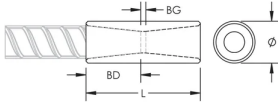

PRODUCT ATTRIBUTES

Material: Stainless Steel Duplex 2205 (EN 1.4462)

Finish: Plain

Rebar Size, Metric: 16 mm

Rebar Size, US: #5

Rebar Size, Canada: 15M

Diameter (Ø): 25 mm

Length (L): 56mm

Bar Depth (BD): 22mm

Bar Gap (BG): 12mm

Unit Weight: 0.16 kg

Designed to Meet: AASHTO;ABNT NBR 8548:1984;ACI 318 Type 1 (125% Specified Yield);ACI 318 Type 2 (Specified Tensile);ACI 349;ACI 359;AS3600

ADDITIONAL PRODUCT DETAILS

Bar dimensions and weights listed may vary by region. Coupler sizes not shown may be available by special order. Contact your nVent LENTON representative for more information.

DIAGRAMS

WARNING

nVent products shall be installed and used only as indicated in nVent's product instruction sheets and training materials. Instruction sheets are available at www.nvent.com and from your nVent customer service representative. Improper installation, misuse, misapplication or other failure to completely follow nVent's instructions and warnings may cause product malfunction, property damage, serious bodily injury and death and/or void your warranty.