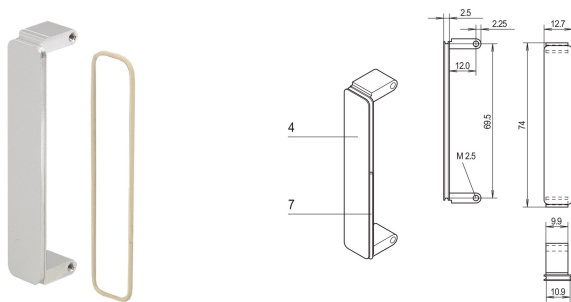

PMC Mezzanine Front Panel, Non-Shielded, Al, Anodized

CATALOG NUMBER

20835-899

Mezzanine front panel is fitted into PMC front panel cut-outs. Available in different treatments.

CERTIFICATIONS

FEATURES

Mezzanine front panel is fitted into PMC front panel cut-outs

EMC shielding with conductive O-ring

PRODUCT ATTRIBUTES

Product Type: Front Panel

Type: Mezzanine Front Panel

Accessory Type: Front panel

Mounting: Snapped in

EMC Shielding: No (Retrofittable)

Gasket Type: O-Ring EMC

Material: Aluminum

Front Finish: Anodized

Rear Finish: Conductive

Treated Edges: Yes

Height: 74mm

Width: 12.7mm

Complies With: PMC Mezzanine, IEEE P1386

Depth: 2.5mm