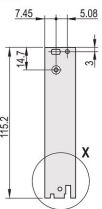

3 HE

6 HE

4 TE

5 TE

Plug-in unit, with IEL inserter/extractor black handle, 6 U, front assembly. The U-shaped front panel enable shielding with a textile gasket.

CERTIFICATIONS