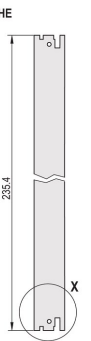

Plug-In Unit Kit With IEL Handle, Shielded, Black, 6 U, 4 HP

CATALOG NUMBER

20848-592

3 HE

6 HE

4 TE

5 TE

Plug-in unit, with IEL inserter/extractor black handle, 6 U, front assembly. The U-shaped front panel enable shielding with a textile gasket.

CERTIFICATIONS

FEATURES

U-shaped front panel for textile gasket

Suitable for insertion and extraction forces up to 700 N (per pair)

Enable the installation of a microswitch

Enable the installation of coding pegs in accordance with IEC 60297-3-103/ IEEE 1101.10

PRODUCT ATTRIBUTES

Rack Width: 4HP

Package Quantity: 1

Handle Type: IEL

Mounting: Screw-on Front; Screw-on Rear IO

Gasket Type: Textile EMC

Front Finish: Anodized

Rear Finish: Etched

Treated Edges: No

Complies With: IEC 60297-3-102; IEEE 1101.10; IEC 60297-3-103; IEEE 1101.1/11

EMC Shielding: Yes

Finish: Anodized; Passivated

Height (H): 261.8mm

Material: Aluminum

Product Type: Front Panel