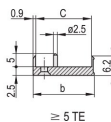

3 HE

6 HE

4 TE

5 TE

Plug-in unit, with IEL inserter/extractor black handle, 6 U, front assembly. The U-shaped front panel enable shielding with a textile gasket.

CERTIFICATIONS