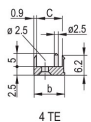

3 HE

6 HE

4 TE

5 TE

Plug-in unit, with IEL inserter/extractor black handle, 6 U, front assembly. The U-shaped front panel enable shielding with a textile gasket.

CERTIFICATIONS