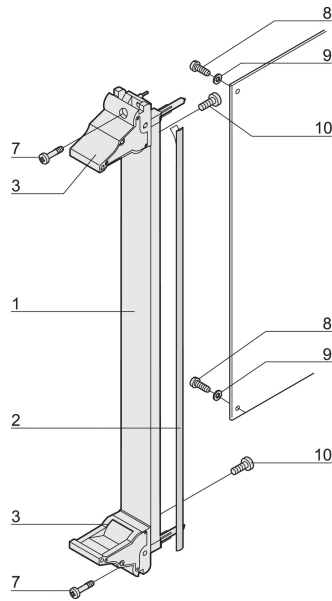

Plug-In Unit Kit With IEL Handle, Shielded, Black, 6 U, 4 HP

CATALOG NUMBER

20848-592

3 HE

6 HE

4 TE

5 TE

Plug-in unit, with IEL inserter/extractor black handle, 6 U, front assembly. The U-shaped front panel enable shielding with a textile gasket.

CERTIFICATIONS

FEATURES

U-shaped front panel for textile gasket

Suitable for insertion and extraction forces up to 700 N (per pair)

Enable the installation of a microswitch

Enable the installation of coding pegs in accordance with IEC 60297-3-103/ IEEE 1101.10

PRODUCT ATTRIBUTES

Rack Width: 4HP

Package Quantity: 1

Handle Type: IEL

Mounting: Screw-on Front; Screw-on Rear IO

Gasket Type: Textile EMC

Front Finish: Anodized

Rear Finish: Etched

Treated Edges: No

Complies With: IEC 60297-3-102; IEEE 1101.10; IEC 60297-3-103; IEEE 1101.1/11

EMC Shielding: Yes

Finish: Anodized; Passivated

Height (H): 261.8mm

Material: Aluminum

Product Type: Front Panel