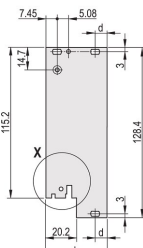

3 HE

6 HE

4 TE

5 TE

Plug-in unit, with IEL inserter/extractor black handle, 6 U, front assembly. The U-shaped front panel enable shielding with a textile gasket.

CERTIFICATIONS