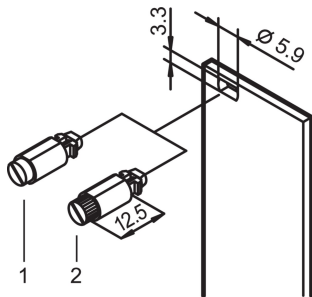

# Quarter-Turn Fastener, Slotted Head, Grey; 100 pieces

## CATALOG NUMBER

**21101-847**

1/4 rotary lock with defined stop.

## FEATURES

1/4 rotary lock with defined stop

Identification of locking position due to slot position

Vibration and shake proof

Qty 100 pieces

Product Type: Hardware Kit

Width: 7mm

Works With: Front Panels

Fastener Type: Slotted Head

Net Weight: 0.1kg