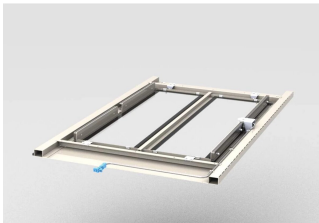

Aisle Containment Automatic Top Cover, 1200W 600D, RAL 7021

CATALOG NUMBER

21130-592

Top cover that can be automatically opened in case of an event on site.

CERTIFICATIONS

FEATURES

Automatic containment top covers open automatically in the event of fire so that the facility sprinkler systems can put out the fire. In normal operation, the top covers are kept closed by electromagnets and open when the floating contact of the fire detection system is opened

Suitable for an aisle width of 1200 mm

Top cover with safety glass, 7 mm

With the universal top cover profile, the aisle height can be increased by 84 mm; please order separately

The top cover can be removed from the inside. When opened, the top cover provides access to lighting and sprinkler systems above the containment system for maintenance work

Please order the control unit, which can be used to control up to 12 automatic top covers, separately

A 24 VDC power supply unit is required to operate the system. Please order separately

PRODUCT ATTRIBUTES

Width: 600mm

Depth: 1200mm

Package Quantity: 1

Color: Black Grey

Color Code: RAL 7021

Finish: Powder Coated

Material: Steel; Glass

Product Type: Cover