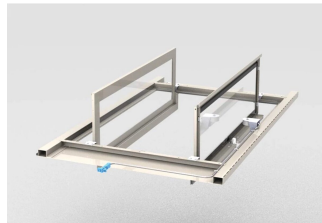

Aisle Containment Automatic Top Cover, 1200W 600D, RAL 7021

CATALOG NUMBER

21130-592

Top cover that can be automatically opened in case of an event on site.

CERTIFICATIONS

FEATURES

Automatic containment top covers open automatically in the event of fire so that the facility sprinkler systems can put out the fire. In normal operation, the top covers are kept closed by electromagnets and open when the floating contact of the fire detection system is opened

Suitable for an aisle width of 1200 mm

Top cover with safety glass, 7 mm

With the universal top cover profile, the aisle height can be increased by 84 mm; please order separately

The top cover can be removed from the inside. When opened, the top cover provides access to lighting and sprinkler systems above the containment system for maintenance work

Please order the control unit, which can be used to control up to 12 automatic top covers, separately

A 24 VDC power supply unit is required to operate the system. Please order separately

PRODUCT ATTRIBUTES

Width: 600mm

Depth: 1200mm

Package Quantity: 1

Color: Black Grey

Color Code: RAL 7021

Finish: Powder Coated

Material: Steel; Glass

Product Type: Cover