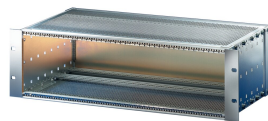

EuropacPRO 19" Subrack Kit for Backplane, Shielded, 6 U, 475 mm

CATALOG NUMBER

24563-446

EMC Shielded subrack for backplane mounting, rear side covered by a rear panel.

CERTIFICATIONS

FEATURES

Subrack with side panel type F ("flexible"), front 19" bracket included, depth-adjustable 19" bracket sold separately (not included in items delivered)

Supplied as space-saving flat-pack

Modifications such as cutouts, different finishes or dimensions available

EMC of approximately 40 dB at 1 GHz, 30 dB at 2 GHz, assuming that the front is covered with shielded front panels, testing in accordance with VG 95373 part 15

Horizontal rail type "light"

PRODUCT ATTRIBUTES

Rack Height: 6U

Depth (D): 475mm

Package Quantity: 1

For Mounting: Backplane

Board Depth: 160mm; 220mm; 280mm

Gasket Type: Textile EMC