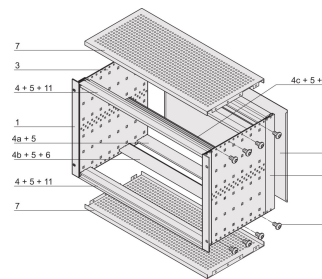

EuropacPRO 19" Subrack Kit for Backplane, Shielded, 6 U, 475 mm

CATALOG NUMBER

24563-446

EMC Shielded subrack for backplane mounting, rear side covered by a rear panel.

CERTIFICATIONS

FEATURES

Subrack with side panel type F ("flexible"), front 19" bracket included, depth-adjustable 19" bracket sold separately (not included in items delivered)

Supplied as space-saving flat-pack

Modifications such as cutouts, different finishes or dimensions available

EMC of approximately 40 dB at 1 GHz, 30 dB at 2 GHz, assuming that the front is covered with shielded front panels, testing in accordance with VG 95373 part 15

IP 20, in accordance with IEC 60529

Aluminum construction

Internal and external dimensions in accordance with: IEC 60297-3-100, -101, IEEE 1101.1

Rear horizontal rail for backplane mounting with insulation strip

Horizontal rail type "light"

PRODUCT ATTRIBUTES

Rack Height: 6U

Depth (D): 475mm

Package Quantity: 1

For Mounting: Backplane

Board Depth: 160mm; 220mm; 280mm

Gasket Type: Textile EMC