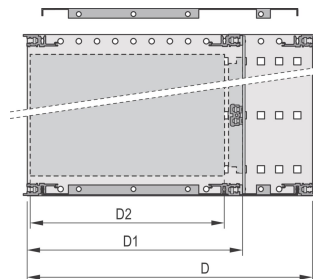

EuropacPRO 19" Subrack Kit for Backplane, Shielded, 6 U, 475 mm

CATALOG NUMBER

24563-446

EMC Shielded subrack for backplane mounting, rear side covered by a rear panel.

CERTIFICATIONS

FEATURES

Subrack with side panel type F ("flexible"), front 19" bracket included, depth-adjustable 19" bracket sold separately (not included in items delivered)

Supplied as space-saving flat-pack

Modifications such as cutouts, different finishes or dimensions available

EMC of approximately 40 dB at 1 GHz, 30 dB at 2 GHz, assuming that the front is covered with shielded front panels, testing in accordance with VG 95373 part 15

IP 20, in accordance with IEC 60529

Aluminum construction

Internal and external dimensions in accordance with: IEC 60297-3-100, -101, IEEE 1101.1

Rear horizontal rail for backplane mounting with insulation strip

Horizontal rail type "light"

PRODUCT ATTRIBUTES

Rack Height: 6U

Depth (D): 475mm

Package Quantity: 1

For Mounting: Backplane

Board Depth: 160mm; 220mm; 280mm

Gasket Type: Textile EMC