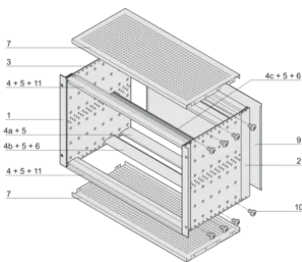

IP 20, in accordance with IEC 60529

Aluminum construction

Internal and external dimensions in accordance with: IEC 60297-3-100, -101, IEEE 1101.1

Rear horizontal rail for backplane mounting with insulation strip

Horizontal rail type "light"

PRODUCT ATTRIBUTES

Rack Height: 6U

Depth (D): 475mm

Package Quantity: 1

For Mounting: Backplane

Board Depth: 160mm; 220mm; 280mm

Gasket Type: Textile EMC

Handle Included: No

Mounting: Rack

Complies With: IEC 60297-3-103

EMC Shielding: Yes

Finish: Anodized; Passivated

Material: Aluminum

Product Type: Subrack/Chassis

Rack Width: 84HP

Static Load: 11kg

Net Weight: 4.85kg

ADDITIONAL PRODUCT DETAILS

Individual configuration: broad range of variants in height, width and depth; guide rails for a wide variety of applications; interior options; accessories and mounting material.

DIAGRAMS