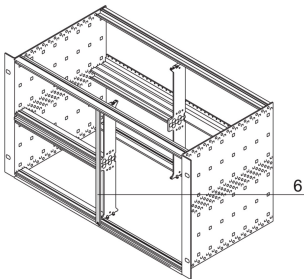

## CATALOG NUMBER

**30849-140**

The 2 HP wide front panel covers an open slot. The U-profile front panel can be combined with a textile EMC gasket. It be fixed with screws and washers. Due to the 2 HP width no sleeves can be used.