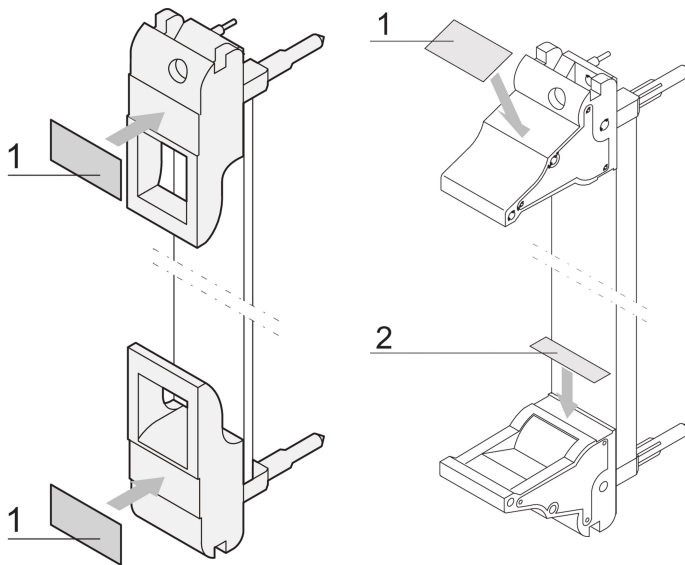

# Plug-In Unit Label Strip for IEL, IET Handle, Sheet With 210 pieces, 19 x 9.5 mm

## CATALOG NUMBER

**60817-340**

Polyester, self-adhesive, white label for IET or IEL handles.

## FEATURES

Label strips, Polyester, self-adhesive, white

For IE-handles