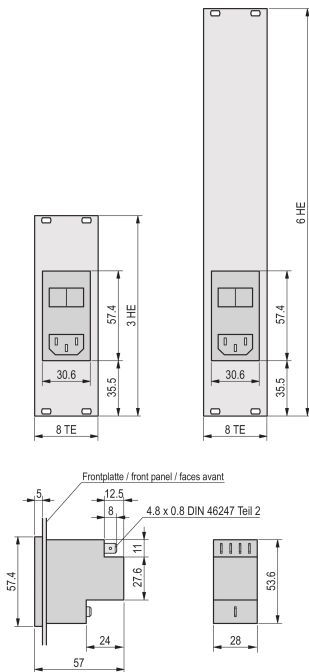

# Front Panel With AC Input Module

Front Panel for CompactPCI Systems with mounted Wide Range AC Input Module containing AC Plug, Fuse Holder and EMC Filter.

## SPECIFICATIONS

**Accessory Type:** Front panel

Table 1/2

Catalog Number	Material	Front Finish	Rear Finish	Rack Height	Height	Rack Width

24579-059	Aluminum	Anodized	Anodized	3U	261.75mm	8HP
24579-058	Aluminum	Anodized	Conductive	3U	128.4mm	8HP

Table 2/2

Catalog Number	Width	Depth	Package Quantity	Finish
24579-059	40.3mm	2.5mm	1	Anodized
24579-058	40.3mm	2.5mm	1	Anodized