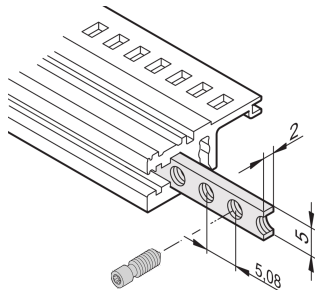

# Horizontal Rails Threaded Insert, M2.5

The threaded insert is a metal strip with thread M2.5 and allows the fixing of front panels.

## FEATURES

The collar screws used for fixing partial-width front panels must be 12.3 mm long

Usable for all horizontal rails

## SPECIFICATIONS

- Works With:** Subracks; Cases
- Product Family:** EuropacPRO; RatiopacPRO; RatiopacPRO AIR; CompacPRO; PropacPRO; Inpac
- Material:** Steel
- Product Type:** Threaded Insert
- Finish:** Zinc Plated