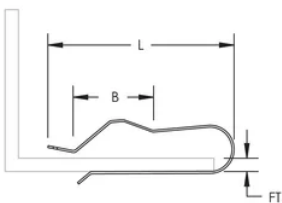

LF5 Cable Snap Clip

FEATURES

Supports single run of cable

Attaches easily to beam or joist

SPECIFICATIONS

Table 1/1

Catalog Number	Article Number	Material	Finish	Flange Thickness (FT)	Length (L)	B
LF5	187430	Steel	Electrogalvanized	6 - 12 mm	49mm	18 mm

DIAGRAMS

WARNING

nVent products shall be installed and used only as indicated in nVent's product instruction sheets and training materials. Instruction sheets are available at www.nvent.com and from your nVent customer service representative. Improper installation, misuse, misapplication or other failure to completely follow nVent's instructions and warnings may cause