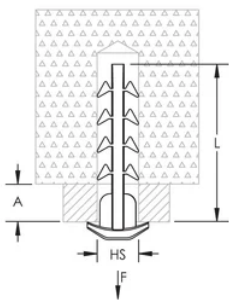

SPECIFICATIONS

DIAGRAMS

WARNING

nVent products shall be installed and used only as indicated in nVent's product instruction sheets and training materials. Instruction sheets are available at www.nvent.com and from your nVent customer service representative. Improper installation, misuse, misapplication or other failure to completely follow nVent's instructions and warnings may cause product malfunction, property damage, serious bodily injury and death and/or void your warranty.