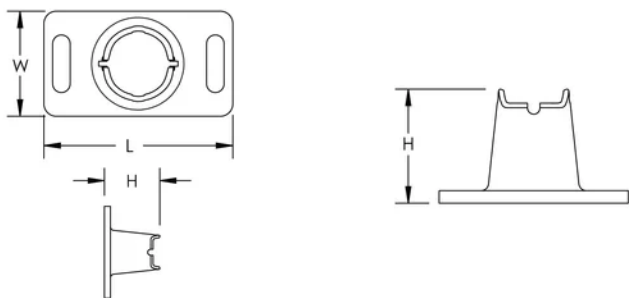

PEMSA Wire Basket Tray Floor Foot

Data Solutions

CATALOG NUMBER

WBTFLRSPRTRD

CERTIFICATIONS

FEATURES

Easy to use, quick connect feature

IEC 61537 load rating and earthing compliant

PRODUCT ATTRIBUTES

Article Number: 820900

Material: Plastic

Length (L): 75.5mm

Width (W): 42mm

Height (H): 45.5mm

Slot Size (SS): 7 x 23 mm

DIAGRAMS