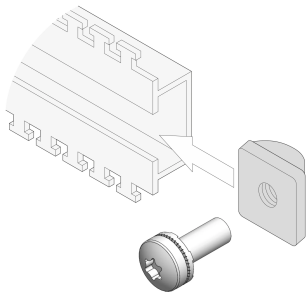

# Slide Nuts with Screw

For variable assembly of 19" components outside the EIA increments

## FEATURES

Slide Nut Kit Slide nut for C-profiles

## SPECIFICATIONS

**Finish:** Nickel Plated  
**Product Type:** Nut  
**Material:** Stainless Steel

Table 1/1

Catalog Number	Package Quantity
21120-210	4
21120-211	50