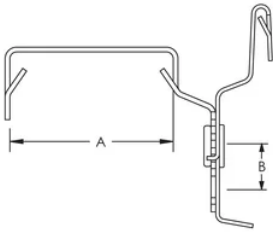

Adjustable Depth Snap-On Switch Box Support

CERTIFICATIONS

BABA

FEATURES

Allows the switch box to protrude through any size drywall

Fits most drywall studding

SPECIFICATIONS

Table 1/1

Catalog Number	Material	Finish	A	B
MFS	Spring Steel	nVent CADDY Armour	1 3/8" - 1 1/2"	1/4" - 3/4"

DIAGRAMS

WARNING

nVent products shall be installed and used only as indicated in nVent's product instruction sheets and training materials. Instruction sheets are available at www.nvent.com and from your nVent customer service representative. Improper installation, misuse, misapplication or other failure to completely follow nVent's instructions and warnings may cause product malfunction, property damage, serious bodily injury and death and/or void your warranty.