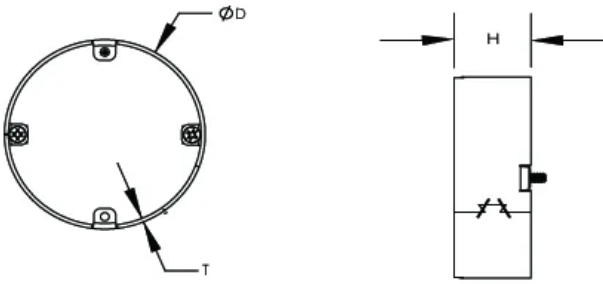

## FEATURES

Designed to be used with nVent CADDY Adjustable Mud Ring (sold separately)

Extension Ring easily installs with screws to extend working depth of Adjustable Mud Rings to 2 ¼ in

Can be installed for extension purposes after drywall and tile installation

## SPECIFICATIONS

Table 1/1

Catalog Number	Material	Finish	Outer Diameter (OD)	Height (H)	Thickness (T)	Weight
AMRROEX	Steel	Pregalvanized	2.75"	0.88"	0.063"	0.21lb

## DIAGRAMS

---