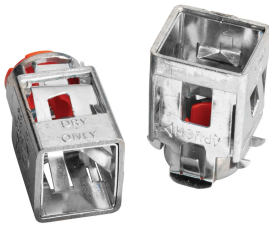

# nVent CADDY Flexible Conduit Connector

## CATALOG NUMBER

**EZF1410**

The nVent CADDY Flexible Conduit Connectors are a tool-free line of connectors built to accommodate a wide range of flexible conduit (14/2 to 10/2). Designed to form an easy, secure, snap-in connection, the connectors also provide the option for a quick, damage-free removal by simply depressing the side tab and rotating the fitting to remove cables without harm. In addition, the unique three-prong design assists in keeping the cable secure to reduce the risk of accidental disconnection or pullout.

## FEATURES

Innovative snap-in style design makes installing fitting to ½" box knockout fast and easy

Fitting can be easily removed by pressing tabs to release from box

Features ability to remove cables damage-free by simply twisting the fitting off cables

## PRODUCT ATTRIBUTES

Material: Steel;Spring Steel

Knockout Sizes: 1/2"

Diameter (Ø): 0.37"

Length (L): 1.54"

Width (W): 1"

Height (H): 0.86"