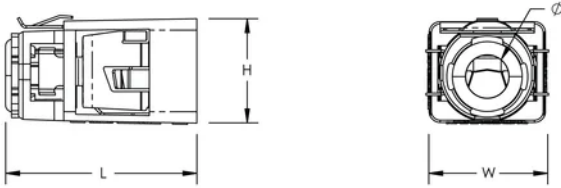

## PRODUCT ATTRIBUTES

Material: Steel;Spring Steel

Knockout Sizes: 1/2"

Diameter (Ø): 0.37"

Length (L): 1.54"

Width (W): 1"

Height (H): 0.86"

## DIAGRAMS