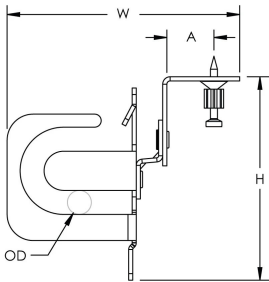

## SPECIFICATIONS

**Finish:** Electrogalvanized

**Material:** Steel

Table 1/2

Catalog Number	MC/AC Cable Size	Super Neutral Cable Size	Outer Diameter (OD)	Cable Capacity	Height (H)	Width (W)
MCS100SF	14-3 to 10-2	10-2	0.430" - 0.56"	8	4"	5"
MCS101SF	10-3 to 8-3	12-3 to 10-2	0.560" - 0.69"	7	4"	5"

## ADDITIONAL PRODUCT DETAILS

Uses Powers Fasteners, Inc. part number 50032.

Pre-assembled drive pin from Powers Fasteners, Inc. works with Powers® C4CZ, Simpson® GCN-MEPKT, SPIT® P1000, P200, P2201, P3500 / PA3500, P35s, P45, P60, P7201, Sniper; Ramset® 721, Cobra, D45 / D60 / D60L, M70, SA270, T3SS, TS750P, TS60P, Viper; Hilti® DX35, DX350 / DX351 / DX36M, DX100 / DX200, DX460, DXA40, DXA41, DXE72 / DX400; Würth® Diva-1, BST-1, BST-2 or equivalent nailers.

## DIAGRAMS