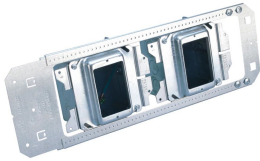

nVent CADDY All-in-One Between-Stud With Removable Mud Ring, Multi-Box

CERTIFICATIONS

FEATURES

Comes with multiple boxes pre-assembled for side by side power and data applications

Removable mud ring provides front access to the interior of the box

Pre-bent tabs on support bracket help to quickly square assembly to stud

Center marks provide easy height positioning

Includes multiple knockouts on each side of the box

SPECIFICATIONS

Knockout Sizes, Box 1: (8) 1/2", 3/4";(3) 1/2"

Finish: Pregalvanized

Material: Steel

Table 1/2

Catalog Number	Knockout Sizes, Box 2	Gang, Box 1	Ground Wire Included, Box 1	Volume, Box 1	Gang, Box 2	Ground Wire Included, Box 2

A1BF1GD1N	(5) 1/2", 3/4", (1) 1/2", (3) 1"	1	Yes	32.8in ³	1	No
A1BF1G41N	(4) 1", (4) 1 1/4"	1	Yes	32.8in ³	1	No