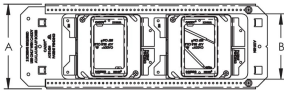

Pre-bent tabs on support bracket help to quickly square assembly to stud

Center marks provide easy height positioning

Includes multiple knockouts on each side of the box

SPECIFICATIONS

Knockout Sizes, Box 1: (8) 1/2", 3/4";(3) 1/2"

Finish: Pregalvanized

Material: Steel

Table 1/2

Catalog Number	Knockout Sizes, Box 2	Gang, Box 1	Ground Wire Included, Box 1	Volume, Box 1	Gang, Box 2	Ground Wire Included, Box 2

A1BF1GD1N	(5) 1/2", 3/4", (1) 1/2", (3) 1"	1	Yes	32.8in ³	1	No
A1BF1G41N	(4) 1", (4) 1 1/4"	1	Yes	32.8in ³	1	No

Table 2/2

Catalog Number	Volume, Box 2	Drywall Thickness	Stud Spacing	Depth (D)	A	B
A1BF1GD1N	32.8in ³	5/8"	16" - 24"	3 5/8"	5 3/8"	4 1/8"
A1BF1G41N	42in ³	5/8"	16" - 24"	3 5/8"	5 3/4"	4 1/8"

ADDITIONAL PRODUCT DETAILS

Ground wire pigtail is 10".

24" stud spacing requires use of three mounting screws.

Use only with nVent CADDY All-in-One box assemblies.

DIAGRAMS

WARNING

nVent products shall be installed and used only as indicated in nVent's product instruction sheets and training materials. Instruction sheets are available at www.nvent.com and from your nVent customer service representative. Improper installation, misuse, misapplication or other failure to completely follow nVent's instructions and warnings may cause product malfunction, property damage, serious bodily injury and death and/or void your warranty.