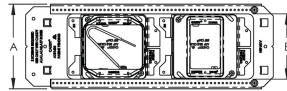

Finish: Pregalvanized

Material: Steel

Table 1/2

Catalog Number	Knockout Sizes, Box 2	Gang, Box 1	Ground Wire Included, Box 1	Volume, Box 1	Gang, Box 2	Ground Wire Included, Box 2

A1BF1GD1N	(5) 1/2", 3/4", (1) 1/2", (3) 1"	1	Yes	32.8in ³	1	No
A1BF1G41N	(4) 1", (4) 1 1/4"	1	Yes	32.8in ³	1	No

Table 2/2

Catalog Number	Volume, Box 2	Drywall Thickness	Stud Spacing	Depth (D)	A	B
A1BF1GD1N	32.8in ³	5/8"	16" - 24"	3 5/8"	5 3/8"	4 1/8"
A1BF1G41N	42in ³	5/8"	16" - 24"	3 5/8"	5 3/4"	4 1/8"

ADDITIONAL PRODUCT DETAILS

Ground wire pigtail is 10".

24" stud spacing requires use of three mounting screws.

Use only with nVent CADDY All-in-One box assemblies.

DIAGRAMS

WARNING

nVent products shall be installed and used only as indicated in nVent's product instruction sheets and training materials. Instruction sheets are available at www.nvent.com and from your nVent customer service representative. Improper installation, misuse, misapplication or other failure to completely follow nVent's instructions and warnings may cause product malfunction, property damage, serious bodily injury and death and/or void your warranty.