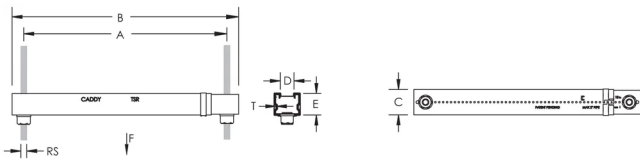

Table 2/2

Catalog Number	E	Static Load 1 (F1)	Static Load 2 (F2)
TSR1220	1 3/8"	300lb	200lb
TSR122025	1 3/8"	300lb	200lb

ADDITIONAL PRODUCT DETAILS

Static Load 1 represents a distributed load for 12" - 20" (300 - 500 mm) installations and a point load for 12" - 16" (300 - 400 mm) installations. Static Load 2 represents a point load for 16" - 20" (400 - 500 mm) installations.

DIAGRAMS

WARNING

nVent products shall be installed and used only as indicated in nVent's product instruction sheets and training materials. Instruction sheets are available at www.nvent.com and from your nVent customer service representative. Improper installation, misuse, misapplication or other failure to completely follow nVent's instructions and warnings may cause product malfunction, property damage, serious bodily injury and death and/or void your warranty.

North America

+1.800.753.9221
Option 1 – Customer Care
Option 2 – Technical
Support

Europe

Netherlands:
+31 800-0200135
France:
+33 800 901 793

Europe

Germany:
800 1890272
Other Countries:
+31 13 5835404

APAC

Shanghai:
+ 86 21 2412 1618/19
Sydney:
+61 2 9751 8500

Our powerful portfolio of brands:

CADDY ERICO HOFFMAN ILSCO SCHROFF TRACHTE