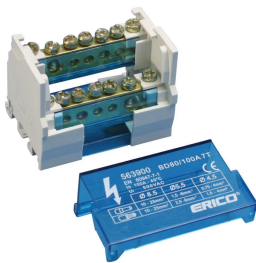

Two Pole Distribution Block, 80/100 A, 1 Line Side & 6 Load Side Connections

Data Solutions

CATALOG NUMBER

BD-80-100A

CERTIFICATIONS

FEATURES

Minimum space for maximum power

Protection cover and insulating screens are transparent

Insulating screen between each row

Easy and safe connections

Wiring with or without terminal

Easily clips onto DIN rail or mounts to panel with screws

RoHS compliant

Conforms to EN 45545 obtaining an HL3 classification for chapter R23 and HL2 classification for chapter R22

Halogen free

PRODUCT ATTRIBUTES

Article Number: 563900

Max Current Rating, IEC: 100A

Short Term Withstand Current (I_{cw}) 1s: 4.5kA

Peak Short Circuit Current (I_{pk}): 20kA

Max Working Voltage, IEC (U_i): 500V

Load Side Stranded Wire Size - Ferrule: (3) 0,75 – 4 mm²; (3) 1,5 – 6 mm²

Depth (D): 1.97in

Height (H): 1.97in

Width (W): 2.52in

Unit Weight: 0.24lb

Flammability Rating: UL® 94V-0

Complies With: IEC® 60947-7-1