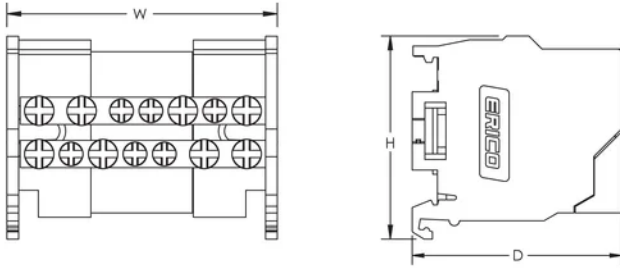

DIAGRAMS

WARNING

---

nVent products shall be installed and used only as indicated in nVent's product instruction sheets and training materials. Instruction sheets are available at www.nvent.com and from your nVent customer service representative. Improper installation, misuse, misapplication or other failure to completely follow nVent's instructions and warnings may cause product malfunction, property damage, serious bodily injury and death and/or void your warranty.

Our powerful portfolio of brands:

CADDY ERICO HOFFMAN ILSCO SCHROFF TRACHTE