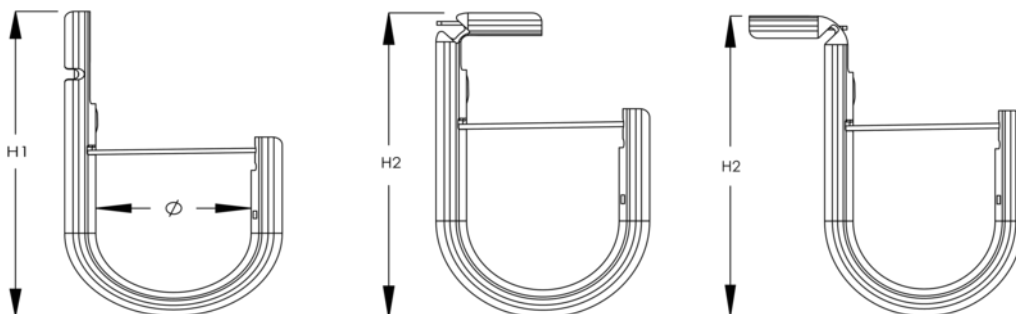

PRODUCT ATTRIBUTES

Material: Steel

Finish: Pregalvanized; Painted

Color: Orange

Diameter (Ø): 2in

Area: 4.22in²

Cable Capacity, Cat 5e: 90

Cable Capacity, Cat 6: 60

Cable Capacity, Cat 6A: 35

Height 1 (H1): 5.15in

Height 2 (H2): 4.42in

Static Load (F): 60lb

ADDITIONAL PRODUCT DETAILS

Non-continuous supports may not exceed spacing of 5' (1.5 m) per TIA 569-C.9.7 and EN 50174-2.

Cable capacity is calculated based on a 70% fill rate.

Cable	Number of Twisted Pairs	AWG	Cable Diameter	Capacity(70% Fill)				
				CAT16HP	CAT21HP	CAT32HP	CAT48HP	CAT64HP
UTP	4	24	0.197 in	20	30	70	160	280
FTP	4	24	0.236 in	15	20	50	110	190
SFTP	4	24	0.236 in	15	20	50	110	190
SFTP	4	23	0.276 in	10	15	40	85	140
F/STP	4	23	0.335 in	7	10	25	60	100
SFTP	4	23	0.335 in	7	10	25	60	100
SFTP	3x4	24	0.551 in	2	4	9	20	35
UTP	25	24	0.512 in	3	5	11	25	40

DIAGRAMS