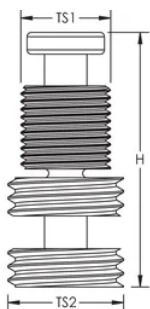

ER2 Mast Terminal Adaptor

Data Solutions

CATALOG NUMBER

INTCPTADM116UN

FEATURES

Connects nVent ERICO System 3000 air terminals to ER stainless steel middle mast sections

PRODUCT ATTRIBUTES

Material: Brass

Thread Size 1 (TS1): 1/2" BSPP

Thread Size 2 (TS2): 1 1/16" UNC

Height (H): 2.33in

Unit Weight: 0.22lb

DIAGRAMS

WARNING

nVent products shall be installed and used only as indicated in nVent's product instruction sheets and training materials. Instruction sheets are available at www.nvent.com and from your nVent customer service representative. Improper installation, misuse, misapplication or other failure to completely follow nVent's instructions and warnings may cause product malfunction, property damage, serious bodily injury and death and/or void your warranty.