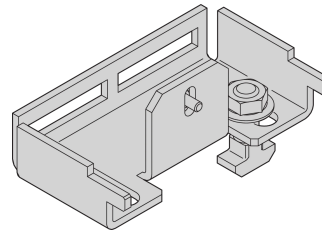

Aisle Containment Top Cover With Safety Glass, 1200W 600D

Data Solutions

CATALOG NUMBER

21130-588

Top cover in different depths to setup a aisle containment closing.

CERTIFICATIONS

FEATURES

Top covers to provide top cover for 2 cabinet rows

Suitable for an aisle width of 1200 mm

A top cover profile can raise the aisle height by 84 mm; please order separately

Top cover can be removed from inside (allows access to lighting and facilitates maintenance works)

PRODUCT ATTRIBUTES

Type: Aisle Top Cover

Material: Steel; Glass

Package Quantity: 1

Color: Black Grey

Color Code: RAL 7021

Finish: Powder Coated

Product Type: Cover