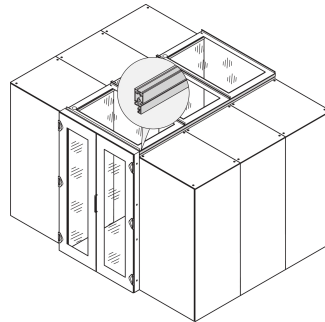

Aisle Containment Top Cover With Safety Glass, 1200W 600D

Data Solutions

CATALOG NUMBER

21130-588

Top cover in different depths to setup a aisle containment closing.

CERTIFICATIONS

FEATURES

Top covers to provide top cover for 2 cabinet rows

Suitable for an aisle width of 1200 mm

A top cover profile can raise the aisle height by 84 mm; please order separately

Top cover can be removed from inside (allows access to lighting and facilitates maintenance works)

PRODUCT ATTRIBUTES

Type: Aisle Top Cover

Material: Steel; Glass

Package Quantity: 1

Color: Black Grey

Color Code: RAL 7021

Finish: Powder Coated

Product Type: Cover