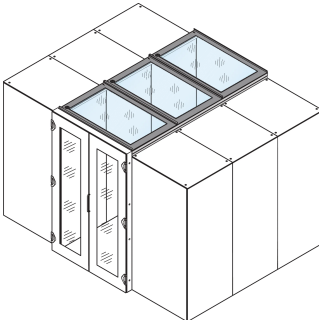

Aisle Containment Top Cover With Safety Glass, 1200W 600D

Data Solutions

CATALOG NUMBER

21130-588

Top cover in different depths to setup a aisle containment closing.

CERTIFICATIONS

FEATURES

Top covers to provide top cover for 2 cabinet rows

Suitable for an aisle width of 1200 mm

A top cover profile can raise the aisle height by 84 mm; please order separately

Top cover can be removed from inside (allows access to lighting and facilitates maintenance works)

PRODUCT ATTRIBUTES

Type: Aisle Top Cover

Material: Steel; Glass

Package Quantity: 1

Color: Black Grey

Color Code: RAL 7021

Finish: Powder Coated

Product Type: Cover