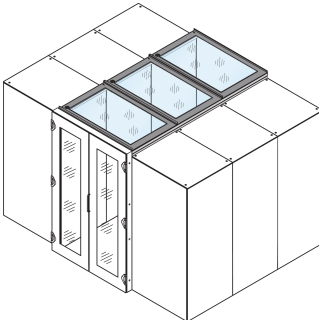

Aisle Containment Top Cover With Safety Glass, 1200W 800D

Data Solutions

CATALOG NUMBER

21130-589

Top cover in different depths to setup a aisle containment closing.

CERTIFICATIONS

FEATURES

Top covers to provide top cover for 2 cabinet rows

Suitable for an aisle width of 1200 mm

A top cover profile can raise the aisle height by 84 mm; please order separately

Top cover can be removed from inside (allows access to lighting and facilitates maintenance works)

PRODUCT ATTRIBUTES

Type: Aisle Top Cover

Material: Steel; Glass

Package Quantity: 1

Color: Black Grey

Color Code: RAL 7021

Finish: Powder Coated

Product Type: Cover