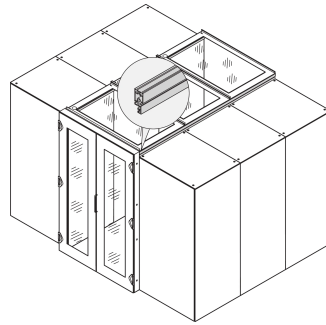

Aisle Containment Top Cover With Safety Glass, 1200W 800D

Data Solutions

CATALOG NUMBER

21130-589

Top cover in different depths to setup a aisle containment closing.

CERTIFICATIONS

FEATURES

Top covers to provide top cover for 2 cabinet rows

Suitable for an aisle width of 1200 mm

A top cover profile can raise the aisle height by 84 mm; please order separately

Top cover can be removed from inside (allows access to lighting and facilitates maintenance works)

PRODUCT ATTRIBUTES

Type: Aisle Top Cover

Material: Steel; Glass

Package Quantity: 1

Color: Black Grey

Color Code: RAL 7021

Finish: Powder Coated

Product Type: Cover