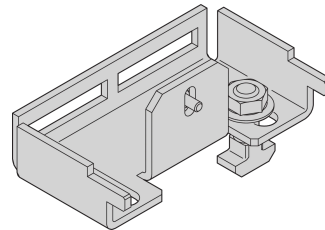

Aisle Containment Top Cover With Safety Glass, 1200W 800D

Data Solutions

CATALOG NUMBER

21130-589

Top cover in different depths to setup a aisle containment closing.

CERTIFICATIONS

FEATURES

Top covers to provide top cover for 2 cabinet rows

Suitable for an aisle width of 1200 mm

A top cover profile can raise the aisle height by 84 mm; please order separately

Top cover can be removed from inside (allows access to lighting and facilitates maintenance works)

PRODUCT ATTRIBUTES

Type: Aisle Top Cover

Material: Steel; Glass

Package Quantity: 1

Color: Black Grey

Color Code: RAL 7021

Finish: Powder Coated

Product Type: Cover