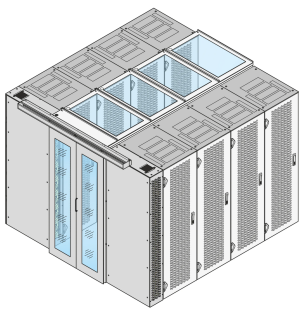

Aisle Containment Top Cover, 1200W 200D

Data Solutions

CATALOG NUMBER

21130-649

Top cover in different depths to setup a aisle containment closing.

FEATURES

Top covers to provide top cover for 2 cabinet rows

Suitable for an aisle width of 1200 mm

A top cover profile can raise the aisle height by 84 mm; please order separately

Top cover can be removed from inside (allows access to lighting and facilitates maintenance works)

PRODUCT ATTRIBUTES

Type: Aisle Top Cover

Material: Steel

Package Quantity: 1

Color: Black Grey

Color Code: RAL 7021

Finish: Powder Coated

Product Type: Cover