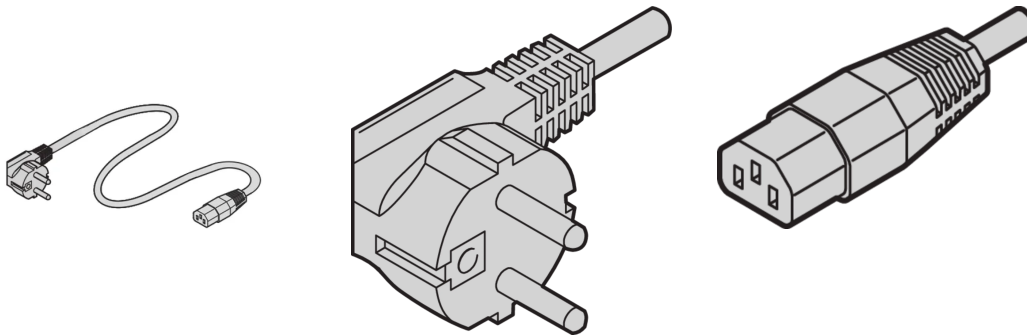

Mains Cable, SCHUKO/UTE to IEC C13, 2.5 m, Grey

Data Solutions

CATALOG NUMBER

60103-131

nVent SCHROFF Mains cable provides practical, universal fastening with variable attachment facilities. They are general in nature and fit in to different applications like Fans, cabinet lights, etc., Industrial PC connections, Uninterruptible power supplies, Systems.

CERTIFICATIONS

FEATURES

Applications: Fans, cabinet lights, Industrial PC connections, Uninterruptible power supplies and Systems

PRODUCT ATTRIBUTES

Input Connector: SCHUKO / UTE

Output Connector: IEC C13

Package Quantity: 1

Color: Grey

Connector Type: Straight

Material: PVC

Product Type: Cable

Net Weight: 0.27kg

WARNING

nVent products shall be installed and used only as indicated in nVent's product instruction sheets and training materials. Instruction sheets are available at www.nvent.com and from your nVent customer service representative. Improper installation, misuse, misapplication or other failure to completely follow nVent's instructions and warnings may cause product malfunction, property damage, serious bodily injury and death and/or void your warranty.