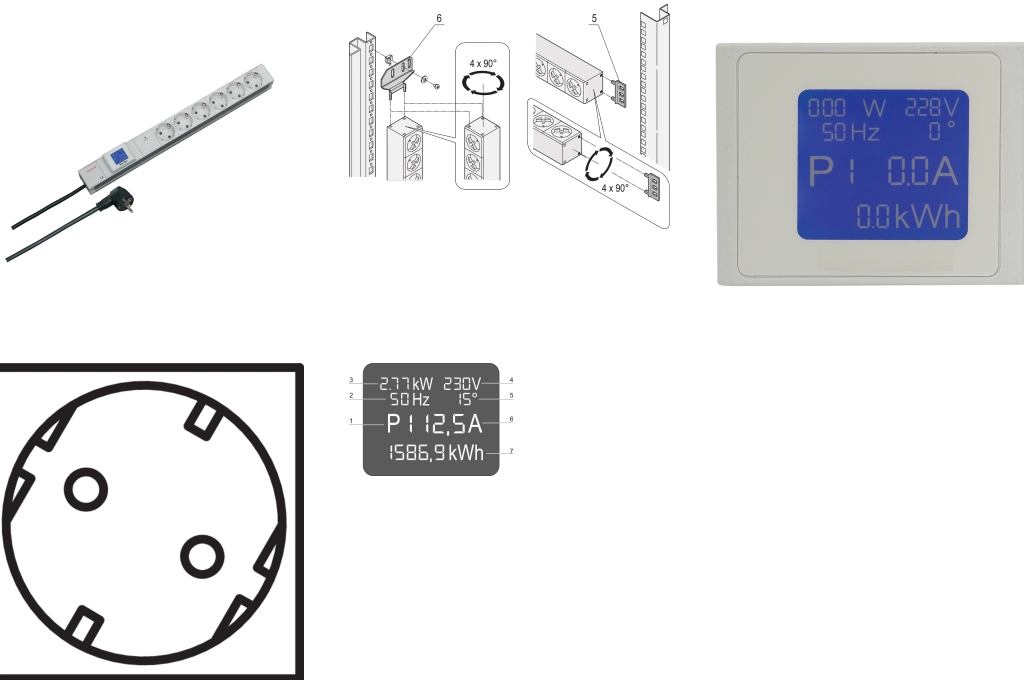

Socket Strip, SCHUKO/UTE, Local Display, 6 x SCHUKO/UTE Outlets

Data Solutions

CATALOG NUMBER

60110-294

PDU with local power meter. Relevant Power data are shown on an integrated display.

CERTIFICATIONS

FEATURES

Integrated measurement and display via local display unit

Socket strips with Schuko sockets

Mounting height 1 U

Socket strips can be rotated through all four directions (in 90° increments) during installation

Horizontal and vertical mounting

Measurement functions: Voltage, Current, Power, Frequency, cos phi

PRODUCT ATTRIBUTES

Product Type: Socket Strip

Socket Type: SCHUKO

Socket Quantity: 6

Color: Grey

Switched Outlets: No

Voltage AC: 230V

Finish: Anodized

Gross Weight: 0.886kg

Material: Aluminum; Polyamide

Package Quantity: 1

WARNING

nVent products shall be installed and used only as indicated in nVent's product instruction sheets and training materials. Instruction sheets are available at www.nvent.com and from your nVent customer service representative. Improper installation, misuse, misapplication or other failure to completely follow nVent's instructions and warnings may cause product malfunction, property damage, serious bodily injury and death and/or void your warranty.