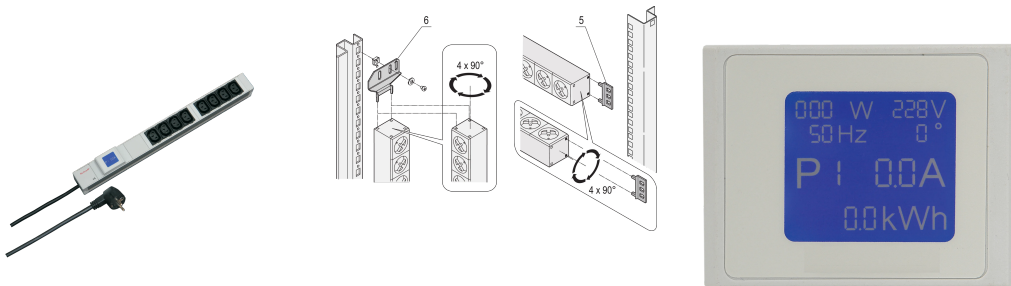

# Socket Strip, IEC C13, Metered

### CATALOG NUMBER

60110-296

PDU with local power meter. Relevant Power data are shown on an integrated display.

### FEATURES

Socket strips can be rotated through all four directions (in 90° increments) during installation

Mounting height 1 U

Integrated measurement and display via local display unit

Socket strips with IEC 60320-C13 sockets

## PRODUCT ATTRIBUTES

---

Product Type: Socket Strip

Socket Type: IEC C13

Socket Quantity: 8

Color: Grey

Switched Outlets: Yes

Voltage AC: 230V