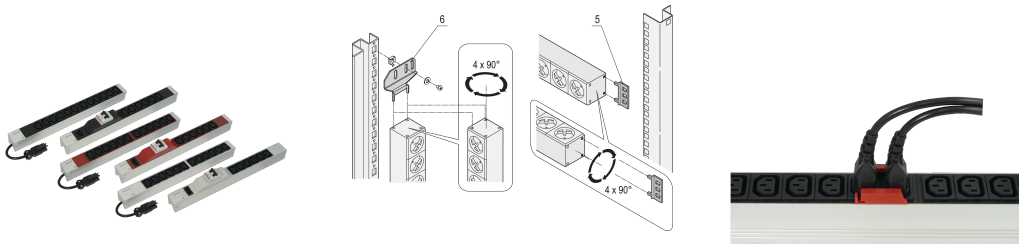

# Socket Strip, IEC C13, With Wieland® Input, C13, 6 Sockets, 19", Black, With Overcurrent Protection

### CATALOG NUMBER

60110-350

Modular, compact PDU with many function elements. Using a 1 U by 1 U aluminum chassis the PDU can easily be integrated in a rack. The Wieland connector allows easy combination with different power input cords.

## FEATURES

---

Input via Wieland® GST 18 plug

Installation height 1 U

In accordance with IEC 60320

Horizontal or vertical mounting

Output via IEC 60320 C-13 sockets

Socket strips can be rotated through all four directions (in 90° increments) during fitting

## PRODUCT ATTRIBUTES

---

Socket Type: IEC C13

Socket Quantity: 6

Switched Outlets: No

Voltage AC: 230V

Function: Overcurrent Protection

Package Quantity: 1