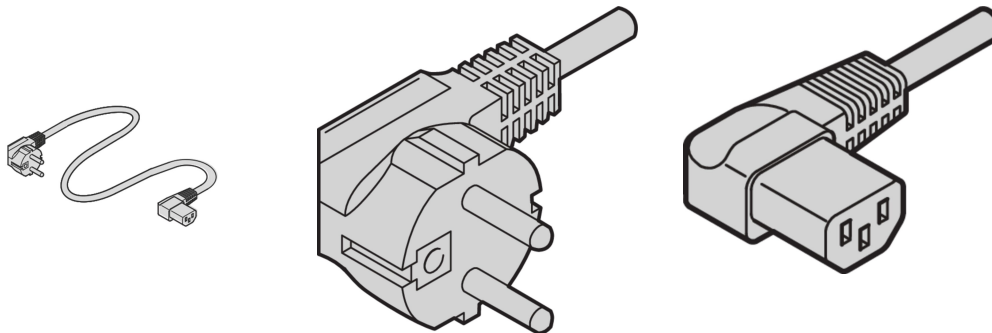

Mains Cable, SCHUKO/UTE to IEC C13-Angled, 2.5 m Grey

Data Solutions

CATALOG NUMBER

60704-020

nVent SCHROFF Mains cable provides practical, universal fastening with variable attachment facilities. They are general in nature and fit in to different applications like Fans, cabinet lights, etc., Industrial PC connections, Uninterruptible power supplies, Systems.

CERTIFICATIONS

FEATURES

Applications: Fans, cabinet lights, Industrial PC connections, Uninterruptible power supplies and Systems

PRODUCT ATTRIBUTES

Input Connector: SCHUKO / UTE

Output Connector: IEC C13

Package Quantity: 1

Color: Grey

Connector Type: Angled

Material: PVC

Product Type: Cable

Gross Weight: 0.271kg

WARNING

nVent products shall be installed and used only as indicated in nVent's product instruction sheets and training materials. Instruction sheets are available at www.nvent.com and from your nVent customer service representative. Improper installation, misuse, misapplication or other failure to completely follow nVent's instructions and warnings may cause product malfunction, property damage, serious bodily injury and death and/or void your warranty.