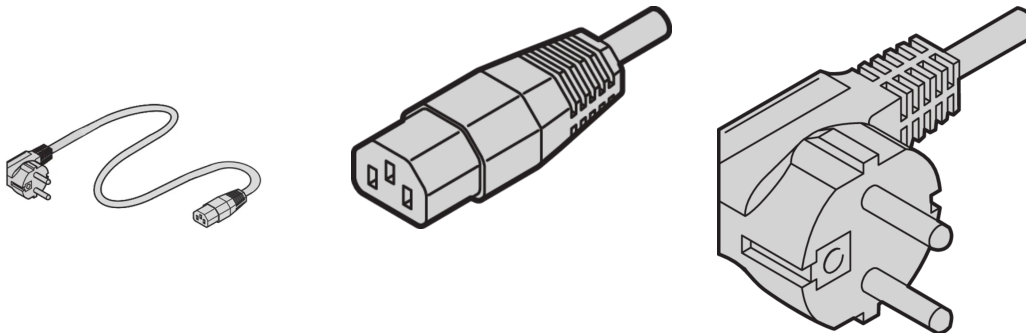

Mains Cable, SCHUKO/UTE to IEC C13, 2.5 m, Black

Data Solutions

CATALOG NUMBER

62150-191

nVent SCHROFF Mains cable provides practical, universal fastening with variable attachment facilities. They are general in nature and fit in to different applications like Fans, cabinet lights, etc., Industrial PC connections, Uninterruptible power supplies, Systems.

CERTIFICATIONS

FEATURES

Applications: Fans, cabinet lights, Industrial PC connections, Uninterruptible power supplies and Systems

PRODUCT ATTRIBUTES

Input Connector: SCHUKO / UTE

Output Connector: IEC C13

Package Quantity: 1

Color: Black

Connector Type: Straight

Material: PVC

Product Type: Cable

Net Weight: 0.281kg

WARNING

nVent products shall be installed and used only as indicated in nVent's product instruction sheets and training materials. Instruction sheets are available at www.nvent.com and from your nVent customer service representative. Improper installation, misuse, misapplication or other failure to completely follow nVent's instructions and warnings may cause product malfunction, property damage, serious bodily injury and death and/or void your warranty.