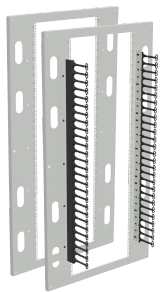

Seismic Rack Panel Kit, fits 72.00x36.00, Lt Gray, Steel

Data Solutions

CATALOG NUMBER

A72P36RP

Used when converting a standard Free-Stand Enclosure to a Seismic Free-Stand Enclosure. Rack Panel allows rack-mount equipment to be installed in 36-inch wide enclosures. Seismic Rack Panel has EIA 310 specified square-holes (.375x.375) and larger openings to allow cables to pass through panel. Use with Seismic Panel Support Kits (included) and Seismic Mounting Plate Kits to obtain Seismic standards. Available with or without vertical cable management for copper and fiber networking cables. Kit includes one Seismic Rack Panel and two Seismic Panel Supports with hardware.

FEATURES

Used when converting a standard Free-Stand Enclosure to a Seismic Free-Stand Enclosure

Rack Panel allows rack-mount equipment to be installed in 36-inch wide enclosures

Seismic Rack Panel has EIA 310 specified square-holes (.375x.375) and larger openings to allow cables to pass through panel

Use with Seismic Panel Support Kits (included) and Seismic Mounting Plate Kits to obtain Seismic standards

Available with or without vertical cable management for copper and fiber networking cables

Kit includes one Seismic Rack Panel and two Seismic Panel Supports with hardware