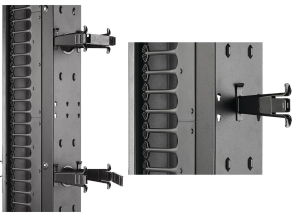

CableTek Post and Gate Kits, 3.00 Gate Width, Black, ABS

Data Solutions

CATALOG NUMBER

DGP3

Post and Gate Kits snap together quickly without tools. Each set consists of two posts and one gate. Posts snap into pre-punched holes on the backs of CableTek Vertical Cable Managers (single-sided and double-sided with posts and gates) and are easily repositionable without tools. Gates swivel open 280 degrees left or right to allow convenient cable access. When closed, posts and gates contain, support and secure large volumes of cables and cable bundles. Molded from black composite material with large radius, these posts and gates smoothly transition cables from vertical to horizontal positions. Order additional Post and Gate Kits to add to single- and double-sided cable managers. Single posts can be used alone as slack spools on the front side of the cable manager.

FEATURES

Post and Gate Kits snap together quickly without tools

Each set consists of two posts and one gate

Posts snap into pre-punched holes on the backs of CableTek Vertical Cable Managers (single-sided and double-sided with posts and gates) and are easily repositionable without tools

Gates swivel open 280 degrees left or right to allow convenient cable access

When closed, posts and gates contain, support and secure large volumes of cables and cable bundles

Molded from black composite material with large radius, these posts and gates smoothly transition cables from vertical to horizontal positions

Order additional Post and Gate Kits to add to single- and double-sided cable managers

Single posts can be used alone as slack spools on the front side of the cable manager

PRODUCT ATTRIBUTES

Article Number: 19184