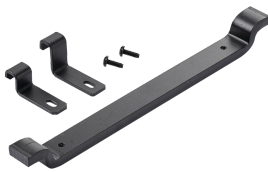

Movable Cross Member, fits 12.00, Gray, Steel

Data Solutions

CATALOG NUMBER

LMCM12G

Cable Runway Movable Cross Member supports cable at drop locations between welded cross members, providing both extra mounting points and cable support. The kit includes hardware for secure mounting to ladder rack stringers.

FEATURES

Cable Runway Movable Cross Member supports cable at drop locations between welded cross members, providing both extra mounting points and cable support

The kit includes hardware for secure mounting to ladder rack stringers

PRODUCT ATTRIBUTES

Article Number: 10067

Material: Mild Steel

Finish: Powder Coated

Color: Gray

Color Code: ANSI 61

Thickness: 0.375in

Weight: 1.5lb