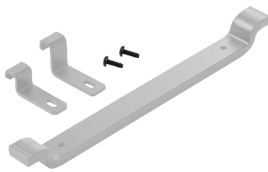

Movable Cross Member, fits 18.00, White, Steel

Data Solutions

CATALOG NUMBER

LMCM18W

Cable Runway Movable Cross Member supports cable at drop locations between welded cross members, providing both extra mounting points and cable support. The kit includes hardware for secure mounting to ladder rack stringers.

FEATURES

Cable Runway Movable Cross Member supports cable at drop locations between welded cross members, providing both extra mounting points and cable support

The kit includes hardware for secure mounting to ladder rack stringers

PRODUCT ATTRIBUTES

Article Number: 29975

Material: Mild Steel

Finish: Powder Coated

Color: White

Thickness: 0.375in

Weight: 2lb

WARNING