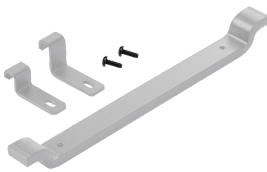

Movable Cross Member, fits 24.00, White, Steel

Data Solutions

CATALOG NUMBER

LMCM24W

Cable Runway Movable Cross Member supports cable at drop locations between welded cross members, providing both extra mounting points and cable support. The kit includes hardware for secure mounting to ladder rack stringers.

FEATURES

Cable Runway Movable Cross Member supports cable at drop locations between welded cross members, providing both extra mounting points and cable support

The kit includes hardware for secure mounting to ladder rack stringers

PRODUCT ATTRIBUTES

Article Number: 29976

Material: Mild Steel

Finish: Powder Coated

Color: White

Thickness: 0.375in

Weight: 2lb

WARNING