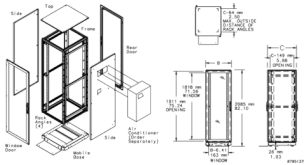

Finish: Powder Coated

Color: Light Gray

Color Code: RAL 7035

Thickness (T): 14ga

Rack Units: 42U

Cabinet Package Type: Server, AC-Ready

Weight: 375lb

ADDITIONAL PRODUCT DETAILS

Order air conditioner separately.

DIAGRAMS

WARNING

---

nVent products shall be installed and used only as indicated in nVent's product instruction sheets and training materials. Instruction sheets are available at www.nvent.com and from your nVent customer service representative. Improper installation, misuse, misapplication or other failure to completely follow nVent's instructions and warnings may cause product malfunction, property damage, serious bodily injury and death and/or void your warranty.

Our powerful portfolio of brands:

CADDY ERICO HOFFMAN ILSCO SCHROFF TRACHTE