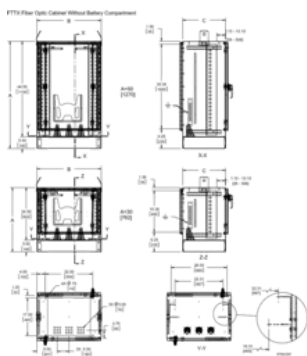

Base of cabinet has a 5.00-inch (127-mm) high aluminum mounting plinth to allow for cable alignment

Three pyramidal boots provided at base of cabinet for sealing various sizes of cables

All fasteners are stainless steel to maintain professional appearance in severe outdoor climate conditions

PRODUCT ATTRIBUTES

Article Number: 16921

Height (H): 30in

Width (W): 30in

Depth (D): 20in

Material: Aluminum

Finish: Powder Coated

Color: Light Gray

Color Code: RAL 7035

Thickness (T): 0.125in

Rack Units: 10U

Weight: 115lb

DIAGRAMS

WARNING

nVent products shall be installed and used only as indicated in nVent's product instruction sheets and training materials. Instruction sheets are available at www.nvent.com and from your nVent customer service representative. Improper installation, misuse, misapplication or other failure to completely follow nVent's instructions and warnings may cause product malfunction, property damage, serious bodily injury and death and/or void your warranty.